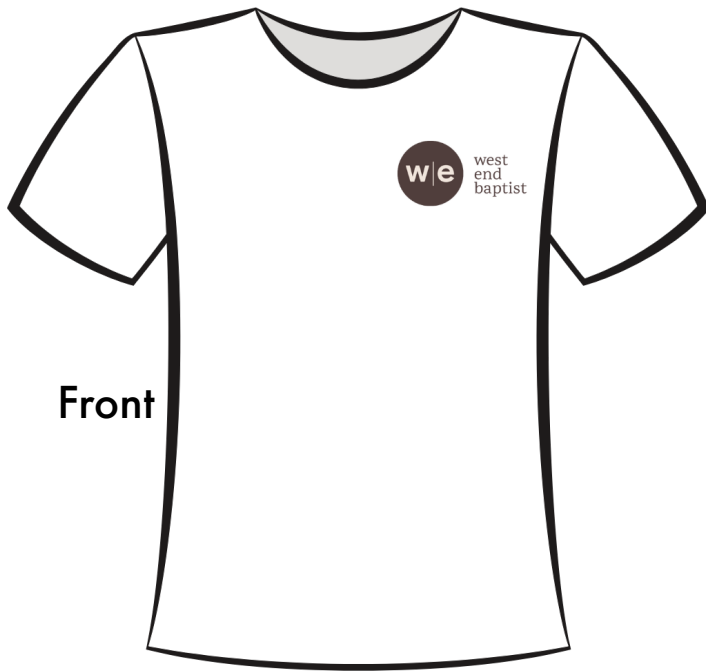

Front

Mission: Philippines Official Team T-shirt (Grey ONLY)

- Gildan (100% cotton)

\$15

OR

- Next Level (50% cotton/
25% poly/%25 rayon)

\$22

Back

Sizes available (adult):

- Small
- Medium
- Large
- X-large
- 2XL

Children's sizes also
available.

West End Baptist T-shirts

Gildan (100% cotton) \$15.00

- Black 
- White 
- Red 
- Yellow 
- Green 
- Light Blue 

**Next Level (50% cotton/25% poly/
%25 rayon) \$22.00**

Colors available for Next Level ONLY:

- Blue Denim 
- Grey 
- Army Green 
- Purple 

Front

Back 1

Back 2

Choose Back of Shirt:

- Back 1
- Back 2
- Back 3
- NONE

Sizes available (adult):

- Small
- Medium
- Large
- X-large
- 2xl

Child sizes available on request.

Back 3

Plain Sweatshirt \$28.00

Colors available for
Sweatshirts or Hoodies:

- Black 
- Grey 
- Red 

Hoodie \$28.00